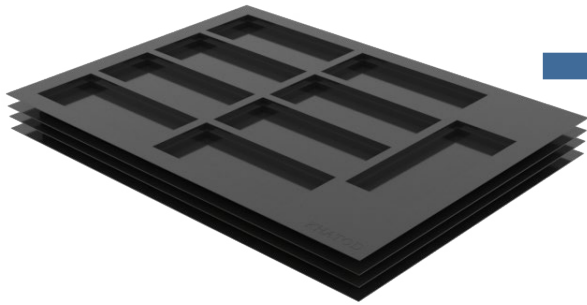

Packaging

Item	Quantity	Total Lens	Size (L*W*H)	G.W.
Trays	9 pcs per Tray	9 pcs	50*32 cm	0.52 Kg
Outer Box	20 Trays per Outer Box	180 pcs	50*32*38 cm	10.5 Kg

180 Lenses / Trays

20 Trays / Outer Box